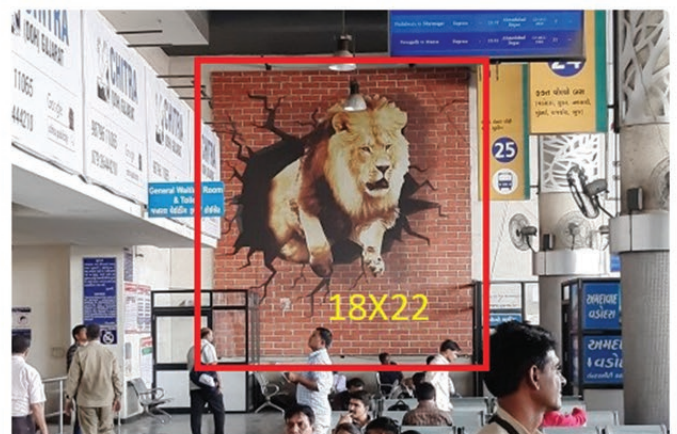

## Signboards - Entry

The Signboards are equipped with a perfect eye-level placement with large spaces which are idealistic for brands.

### Entry Signboards - RHS Wall

Size : 20x5 ft.  
Units : 1

## Platform 25 - LHS Wall

The Boards on the Bus Platforms get a sure shot viewership from all the bus passengers boarding on a bus with perfect eye-level placement

Size : 36x12 ft.  
Units : 1

## Platform 20 to 25 - Tiger Wall

The Boards on the Bus Platforms get a sure shot viewership from all the bus passengers boarding on a bus with perfect eye-level placement

Size : 18x22 ft.  
Units : 1